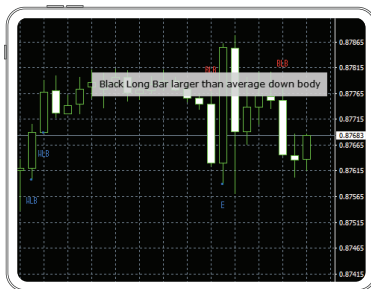

Getting Started with TC Alpha Generation

Alpha Generation consists of three innovative MetaTrader indicators: market psychology to identify new trade opportunities and potential entry/exit points.

TECHNICAL VIEWS

Our Technical Views indicator is your go-to source for direction and key levels.

Key levels to craft your trade

Leave the analysis to the experts, and use the output of our analysis to craft your trades. Get an instant viewpoint on our preferred direction along with target levels. Discover our alternative scenario based on a pivot level where we would change our view and offer target levels in the opposite direction.

ADAPTIVE CANDLESTICKS

Our favourite patterns

This indicator scans for sixteen of our favourite time-trusted candlestick patterns, instantly on any chart!

Expert filtering for what's important

We combine candlesticks with our unique quantitative and technical analysis expertise to focus only on those patterns that are relevant for decision making.

ADAPTIVE DIVERGENCE CONVERGENCE (ADC)

If you like MACD, you'll love ADC for your short-term trading! It is useful at shorter lengths and offers more timely signals, while also guarding against sideways movements by adapting and lengthening during such periods.