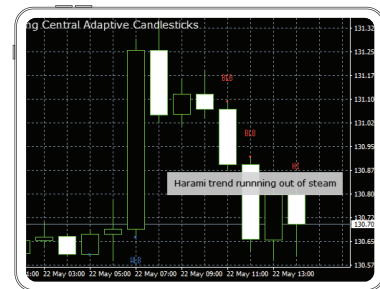

Our Technical Views indicator is your go-to source for direction and key levels.

Key levels to craft your trade

Leave the analysis to the experts, and use the output of our analysis to craft your trades. Get an instant viewpoint on our preferred direction along with target levels. Discover our alternative scenario based on a pivot level where we would change our view and offer target levels in the opposite direction.

ADAPTIVE CANDLESTICKS

Our favourite patterns

This indicator scans for sixteen of our favourite time-trusted candlestick patterns, instantly on any chart!

Expert filtering for what's important

We combine candlesticks with our unique quantitative and technical analysis expertise to focus only on those patterns that are relevant for decision making.

ADAPTIVE DIVERGENCE CONVERGENCE (ADC)

If you like MACD, you'll love ADC for your short-term trading! It is useful at shorter lengths and offers more timely signals, while also guarding against sideways movements by adapting and lengthening during such periods.