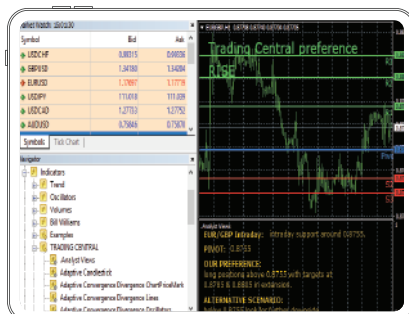

ADAPTIVE CANDLESTICKS

Our favourite patterns

This indicator scans for sixteen of our favourite time-trusted candlestick patterns, instantly on any chart!

Expert filtering for what's important

We combine candlesticks with our unique quantitative and technical analysis expertise to focus only on those patterns that are relevant for decision making.

[Download the plugin](#) file and double-click the file to execute it. A simple wizard guides you through the process in your language of choice.

Upgrading from our previous plugin?

Have you already installed previous versions of MetaTrader plugins from Trading Central? You may require Admin rights using the new wizard to uninstall previous versions. Please [contact us](#) if you need help.

Install the program and find our indicators

Locate Trading Central indicators along with the others in your MetaTrader indicator list.

Drag and drop

Simply drag an indicator onto the chart and get actionable insights immediately! Get started with our original Analyst Views indicator.

ACCESS THE INDICATORS

Install the program and find our indicators

Locate Trading Central indicators along with the others in your MetaTrader indicator list.

Drag and drop

Simply drag an indicator onto the chart and get actionable insights immediately! Get started with our original Analyst Views indicator.